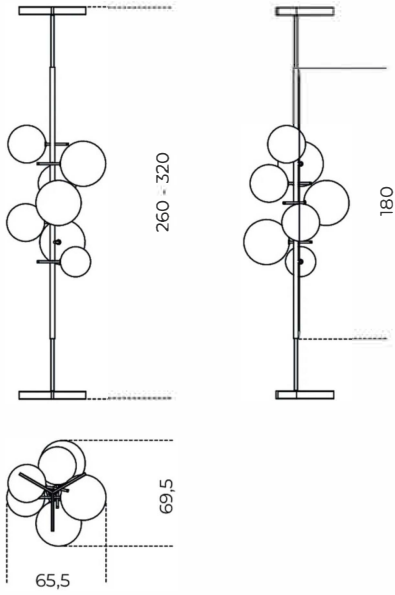


Bolle Verticale

Massimo Castagna

2022

Telescopic floor to ceiling lamp with dimmable LED light with 7 transparent mouth-blown glass spheres. Hand burnished brass lighting structure. Telescopic part in dark burnished metal. Adjustable height from 260 to 320cm with ceiling fixing system.

Dimensioni / size

Cm (L x P x H)
65.5 x 69.5 x 320

Dimensioni / size

Inches (L x P x H)
26 x 27½ x 126

Finishings

Glass

Transparent

"Topazio"